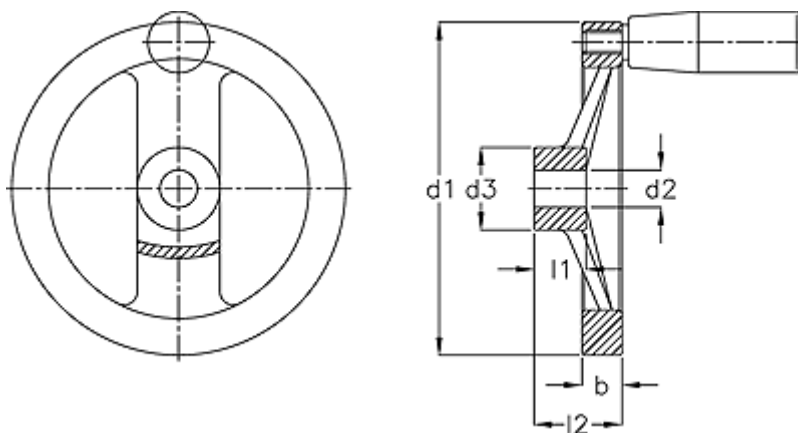

Data Sheet

Article number: 201281343A
Description: E+G Handwheel
GN 322-250-K26-R

Measures

b	= 23.0
d1	= 250
d2 H7	= 26
d3	= 48
Handle	= 25
l1	= 28
l2	= 51